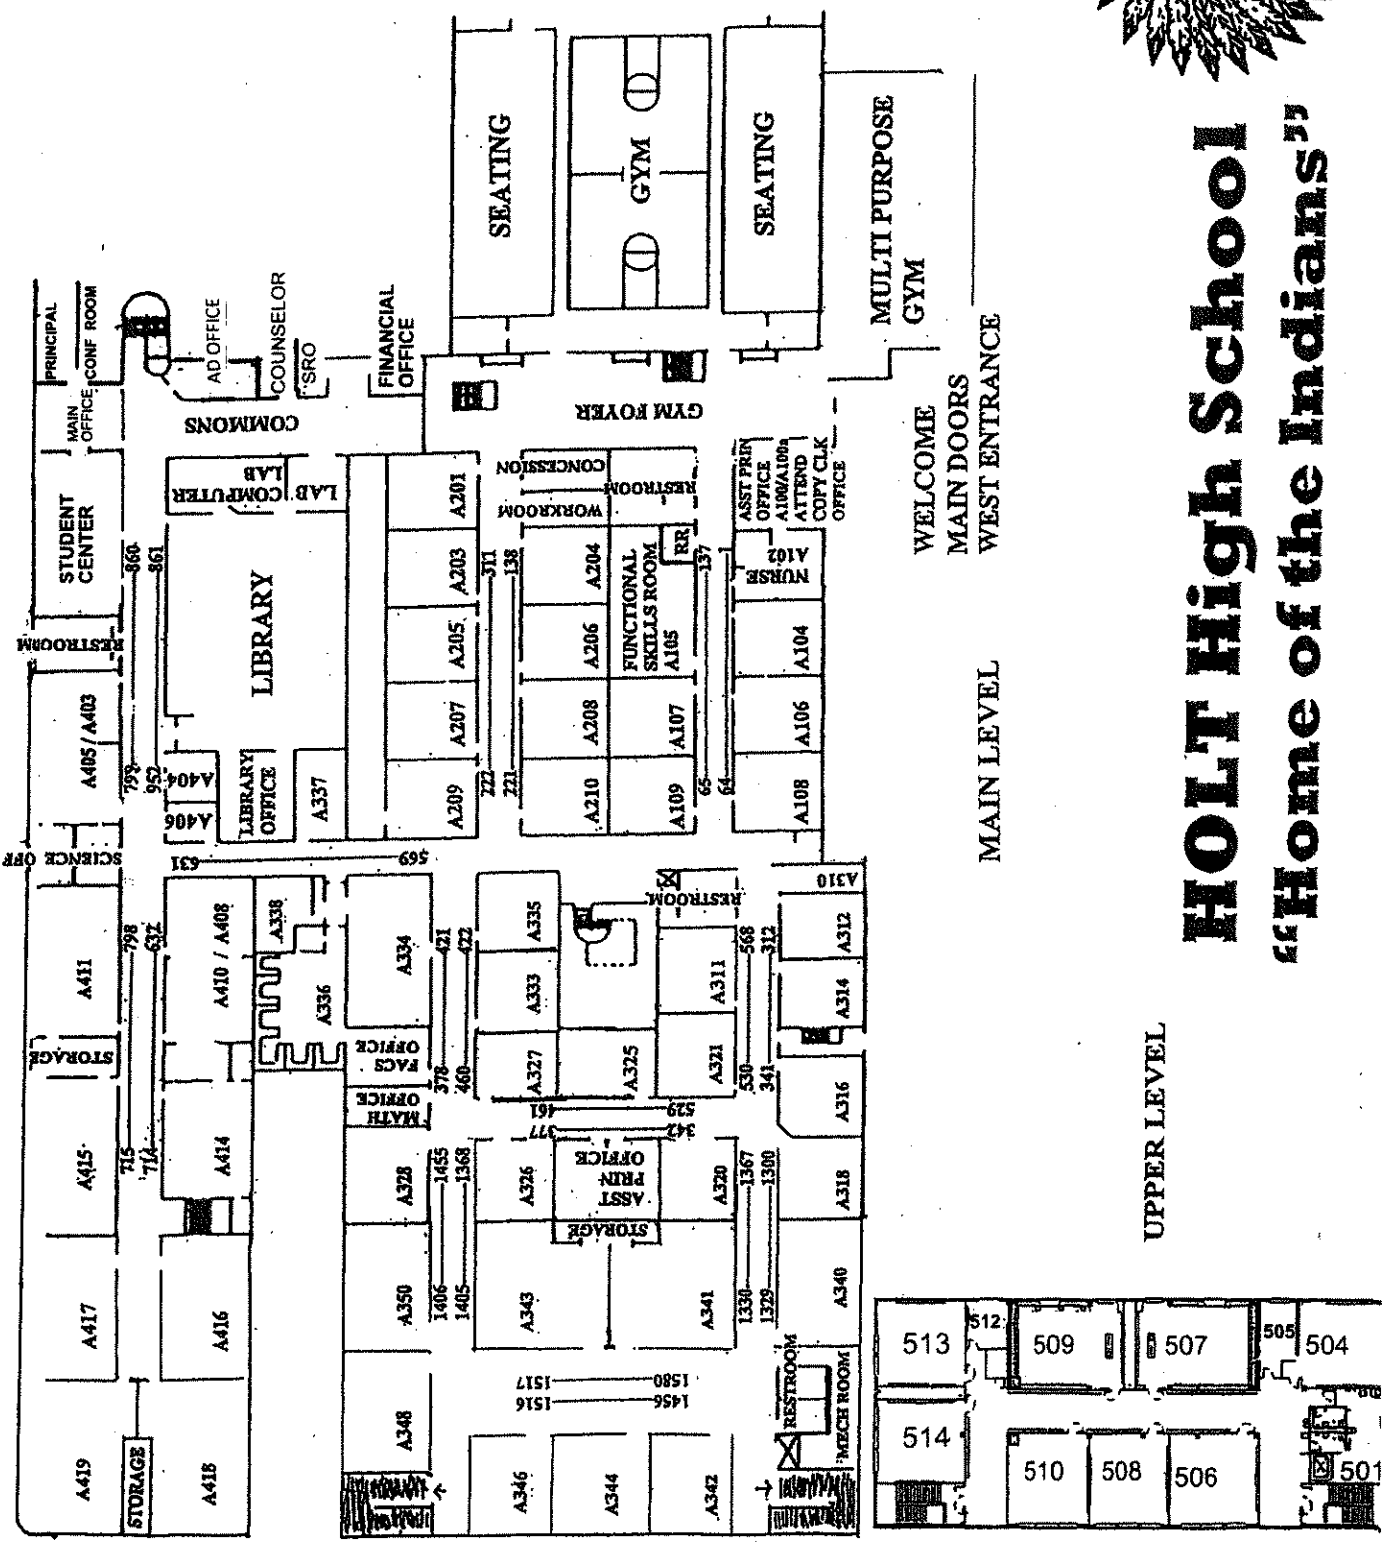

HOLT High School

“Home of the Indians”

UPPER LEVEL

MAIN LEVEL

WELCOME
MAIN DOORS
WEST ENTRANCE

HOLT HIGH SCHOOL LOWER LEVEL

CH JONES
AUDITORIUM
SOUTH ENTRANCE

CAFE PATIO
NORTH ENTRANCE